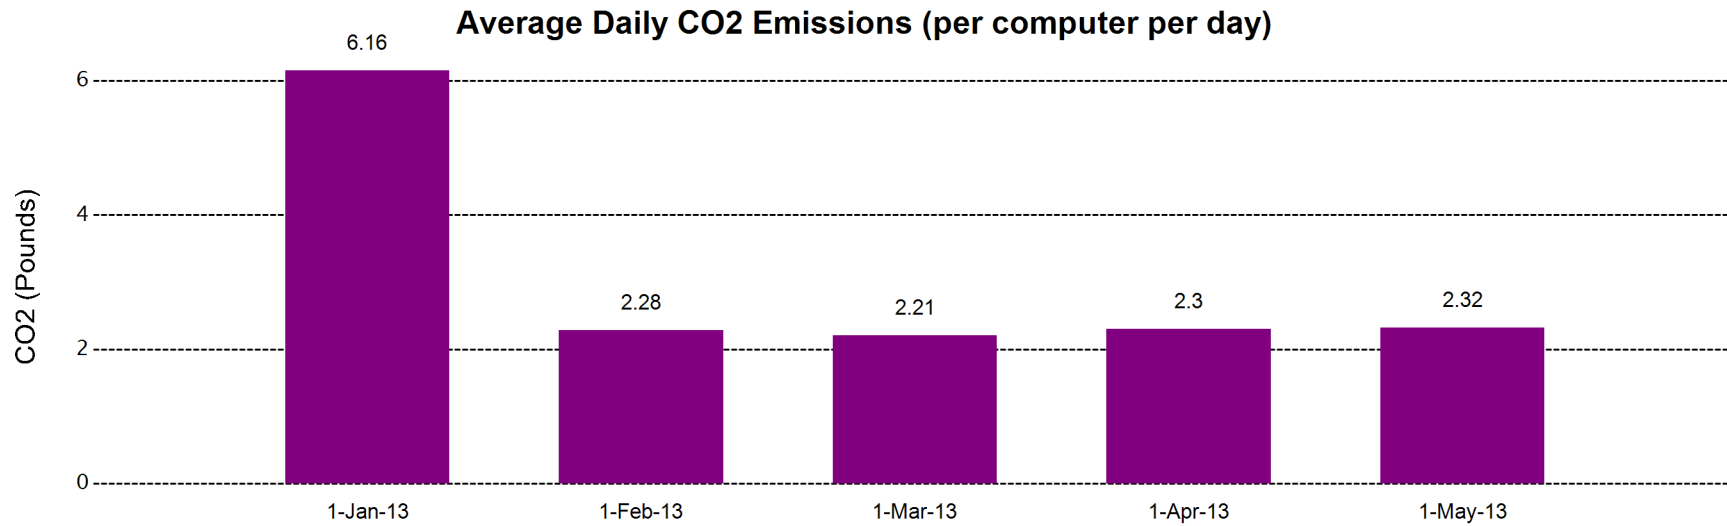

Energy Usage, Cost and CO2 Emissions

This report shows the Energy, Cost and CO2 Emissions for the selected computers between 01-Jan-13 and 31-May-13 broken down by months.