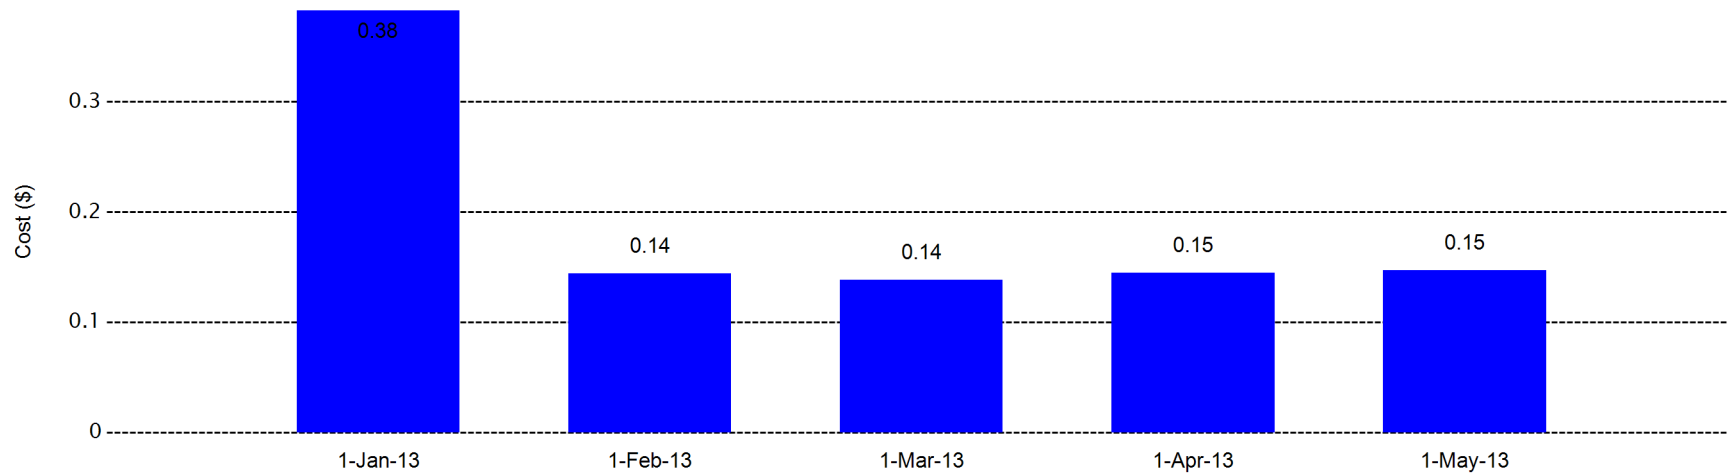

Average Daily Cost (per computer per day)