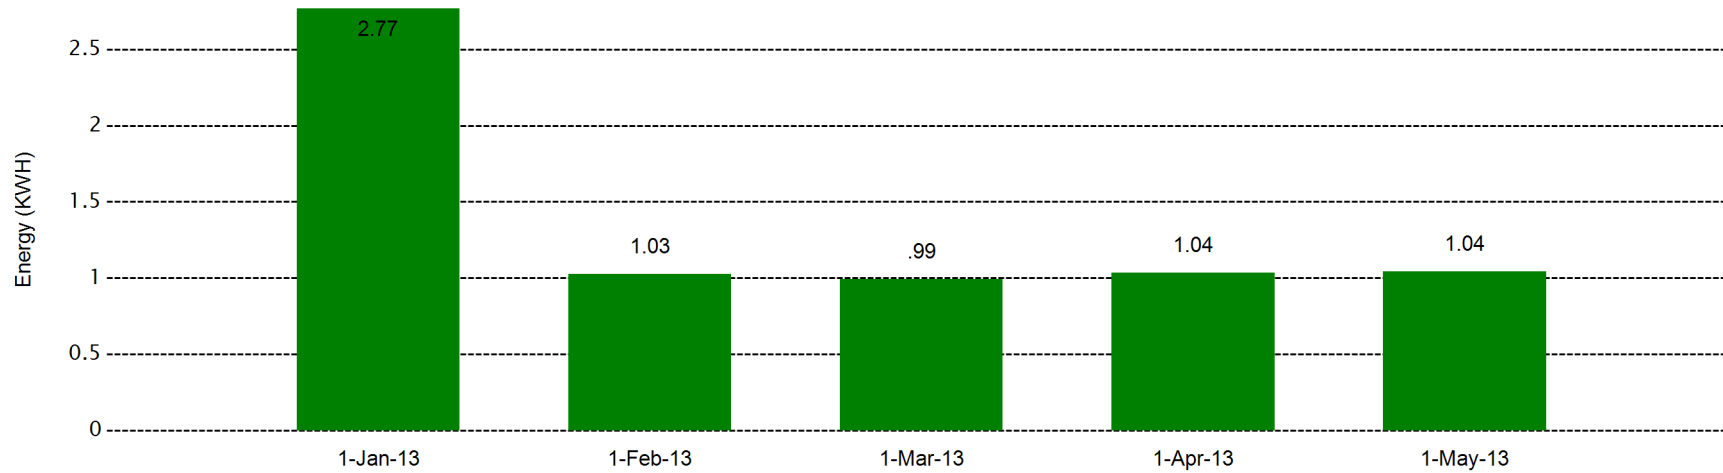

Energy Usage, Cost and CO2 Emissions

This report shows the Energy, Cost and CO2 Emissions for the selected computers between 01-Jan-13 and 31-May-13 broken down by months.

Total Energy Usage

Average Daily Energy Usage (per computer per day)