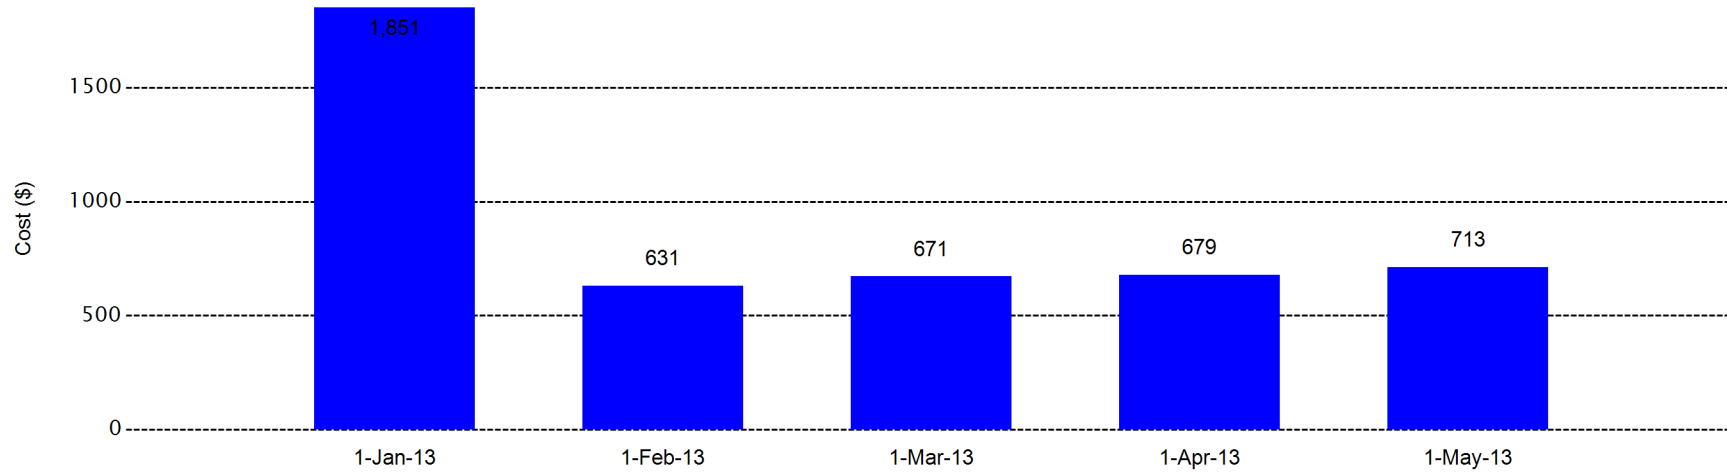

Energy Usage, Cost and CO2 Emissions

This report shows the Energy, Cost and CO2 Emissions for the selected computers between 01-Jan-13 and 31-May-13 broken down by months.

Total Cost