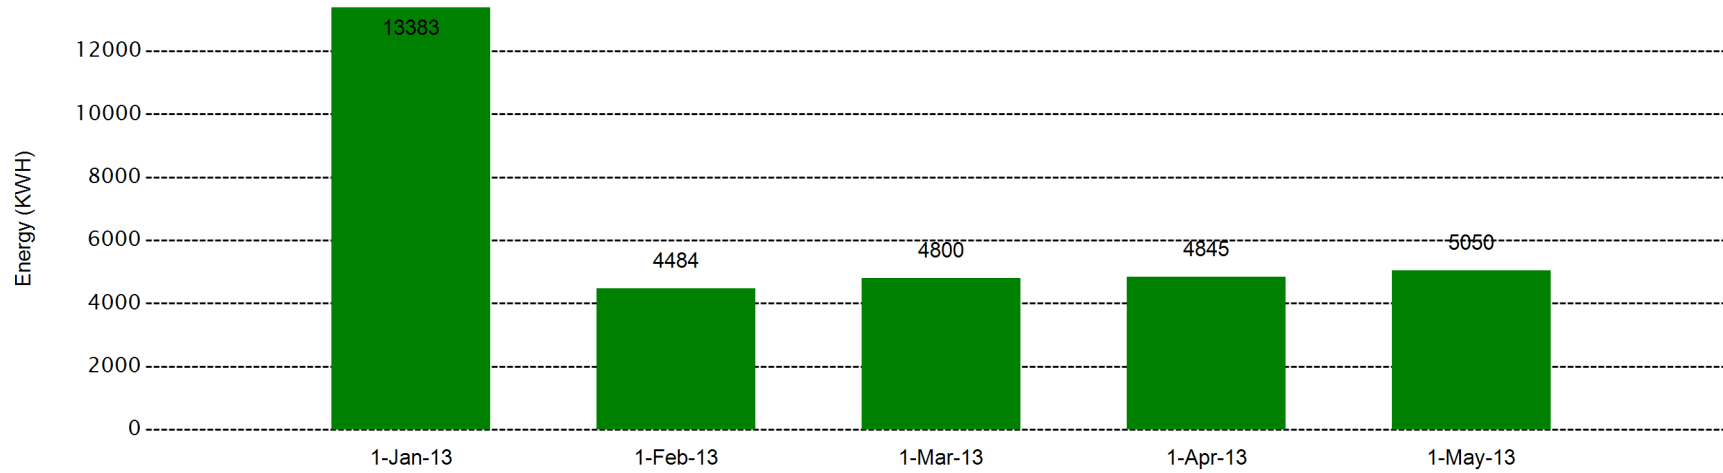

Energy Usage, Cost and CO2 Emissions

This report shows the Energy, Cost and CO2 Emissions for the selected computers between 01-Jan-13 and 31-May-13 broken down by months.

Total Energy Usage

Average Daily Energy Usage (per computer per day)