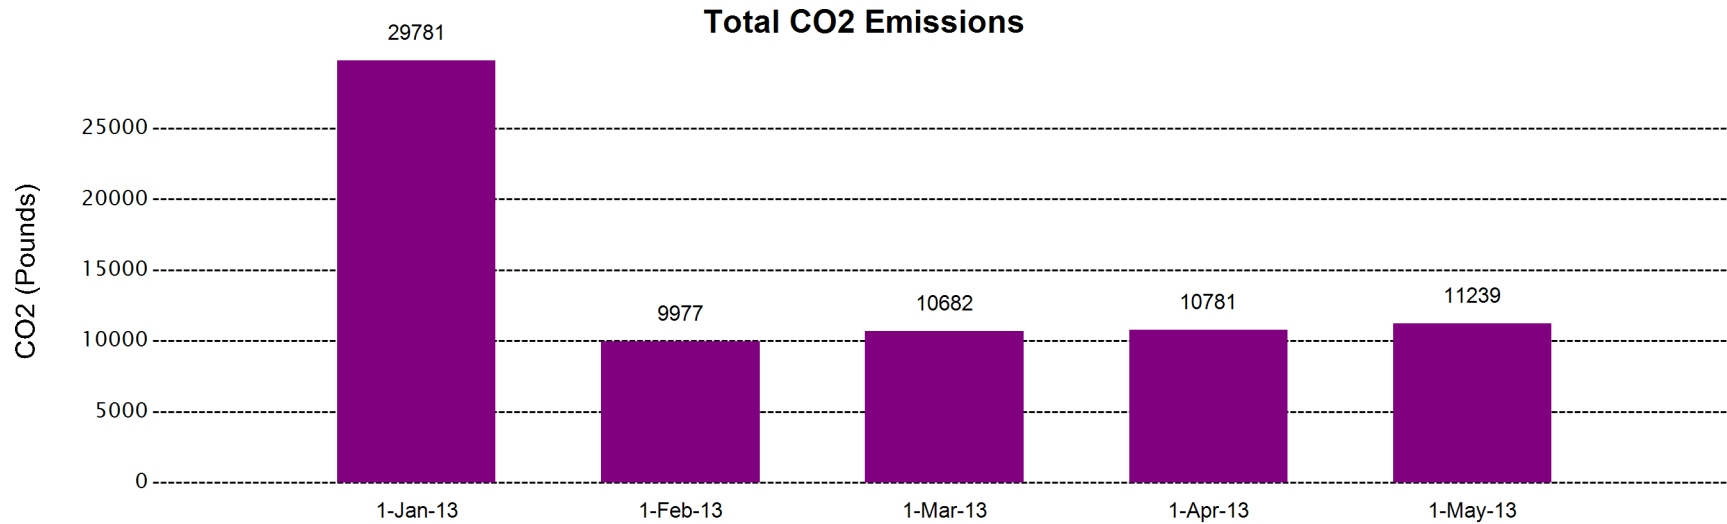

Energy Usage, Cost and CO2 Emissions

This report shows the Energy, Cost and CO2 Emissions for the selected computers between 01-Jan-13 and 31-May-13 broken down by months.

Total Cost

Average Daily Cost (per computer per day)

Energy Usage, Cost and CO2 Emissions

This report shows the Energy, Cost and CO2 Emissions for the selected computers between 01-Jan-13 and 31-May-13 broken down by months.

Energy Usage, Cost and CO2 Emissions