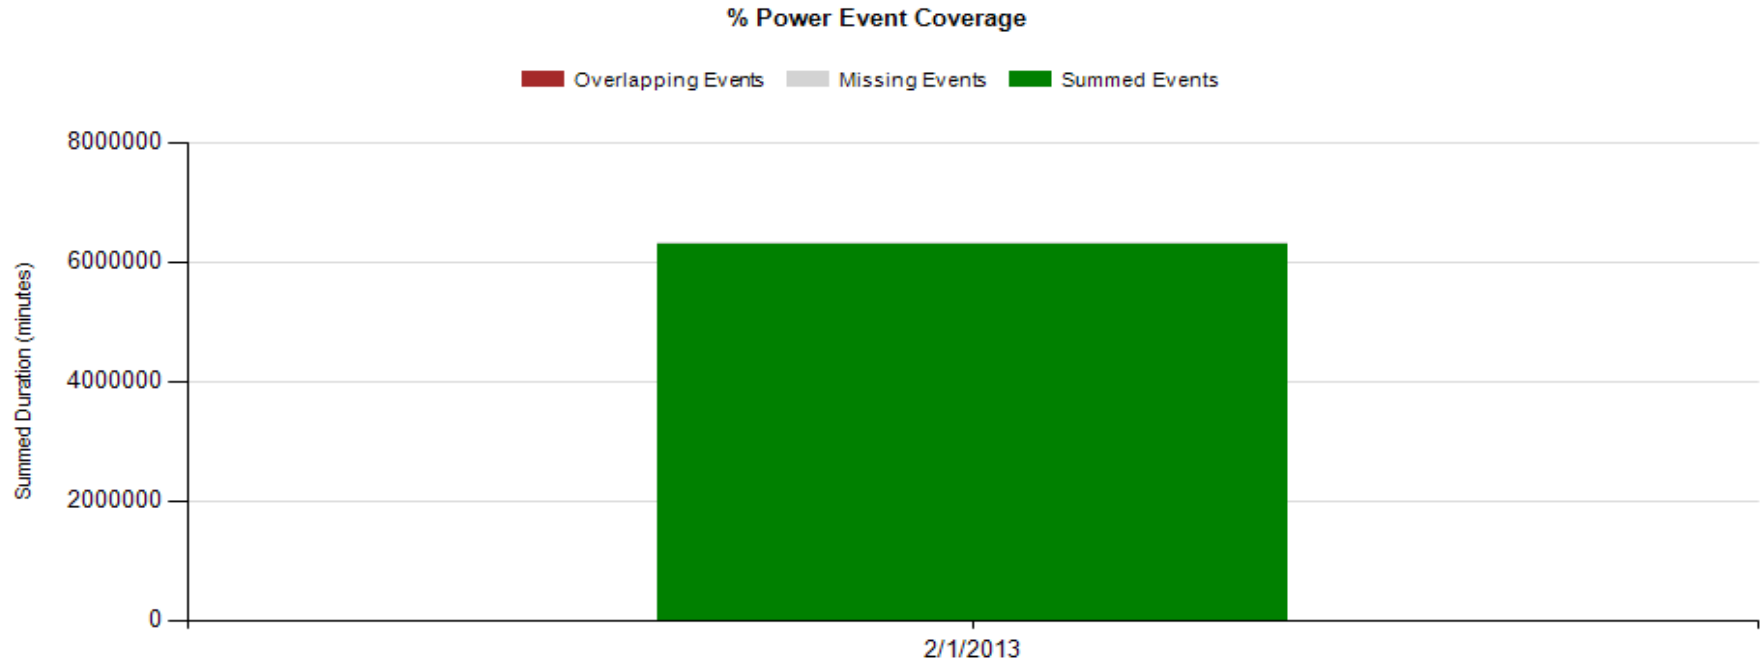

eiPower Event Coverage Analysis

This report provides a breakdown of the eiPower Events in the CMDB in order to help identify problems with the event data that will affect the accuracy of the eiPower Saver Reports