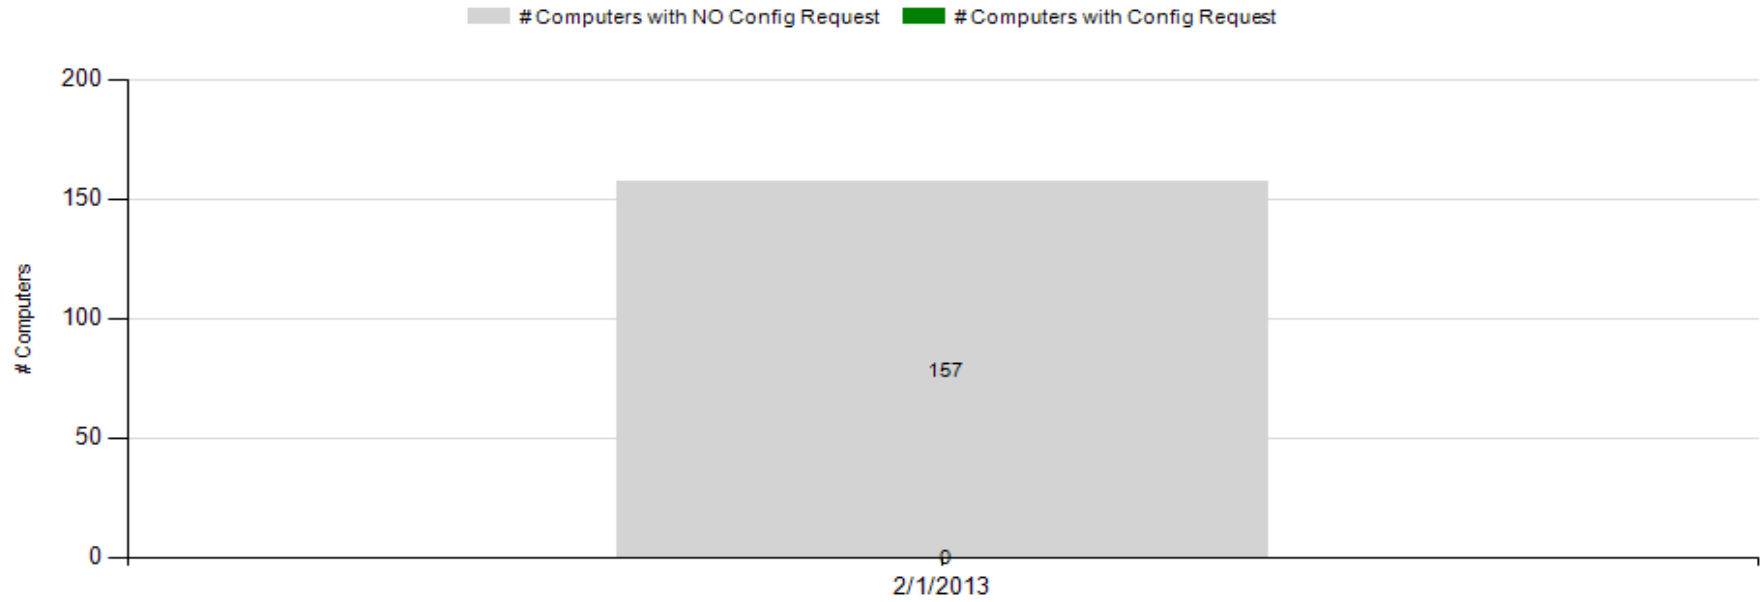

Count of Computers by % of Expected Power Events

eiPower Event Coverage Analysis

This report provides a breakdown of the eiPower Events in the CMDB in order to help identify problems with the event data that will affect the accuracy of the eiPower Saver Reports

Computer Config Requests